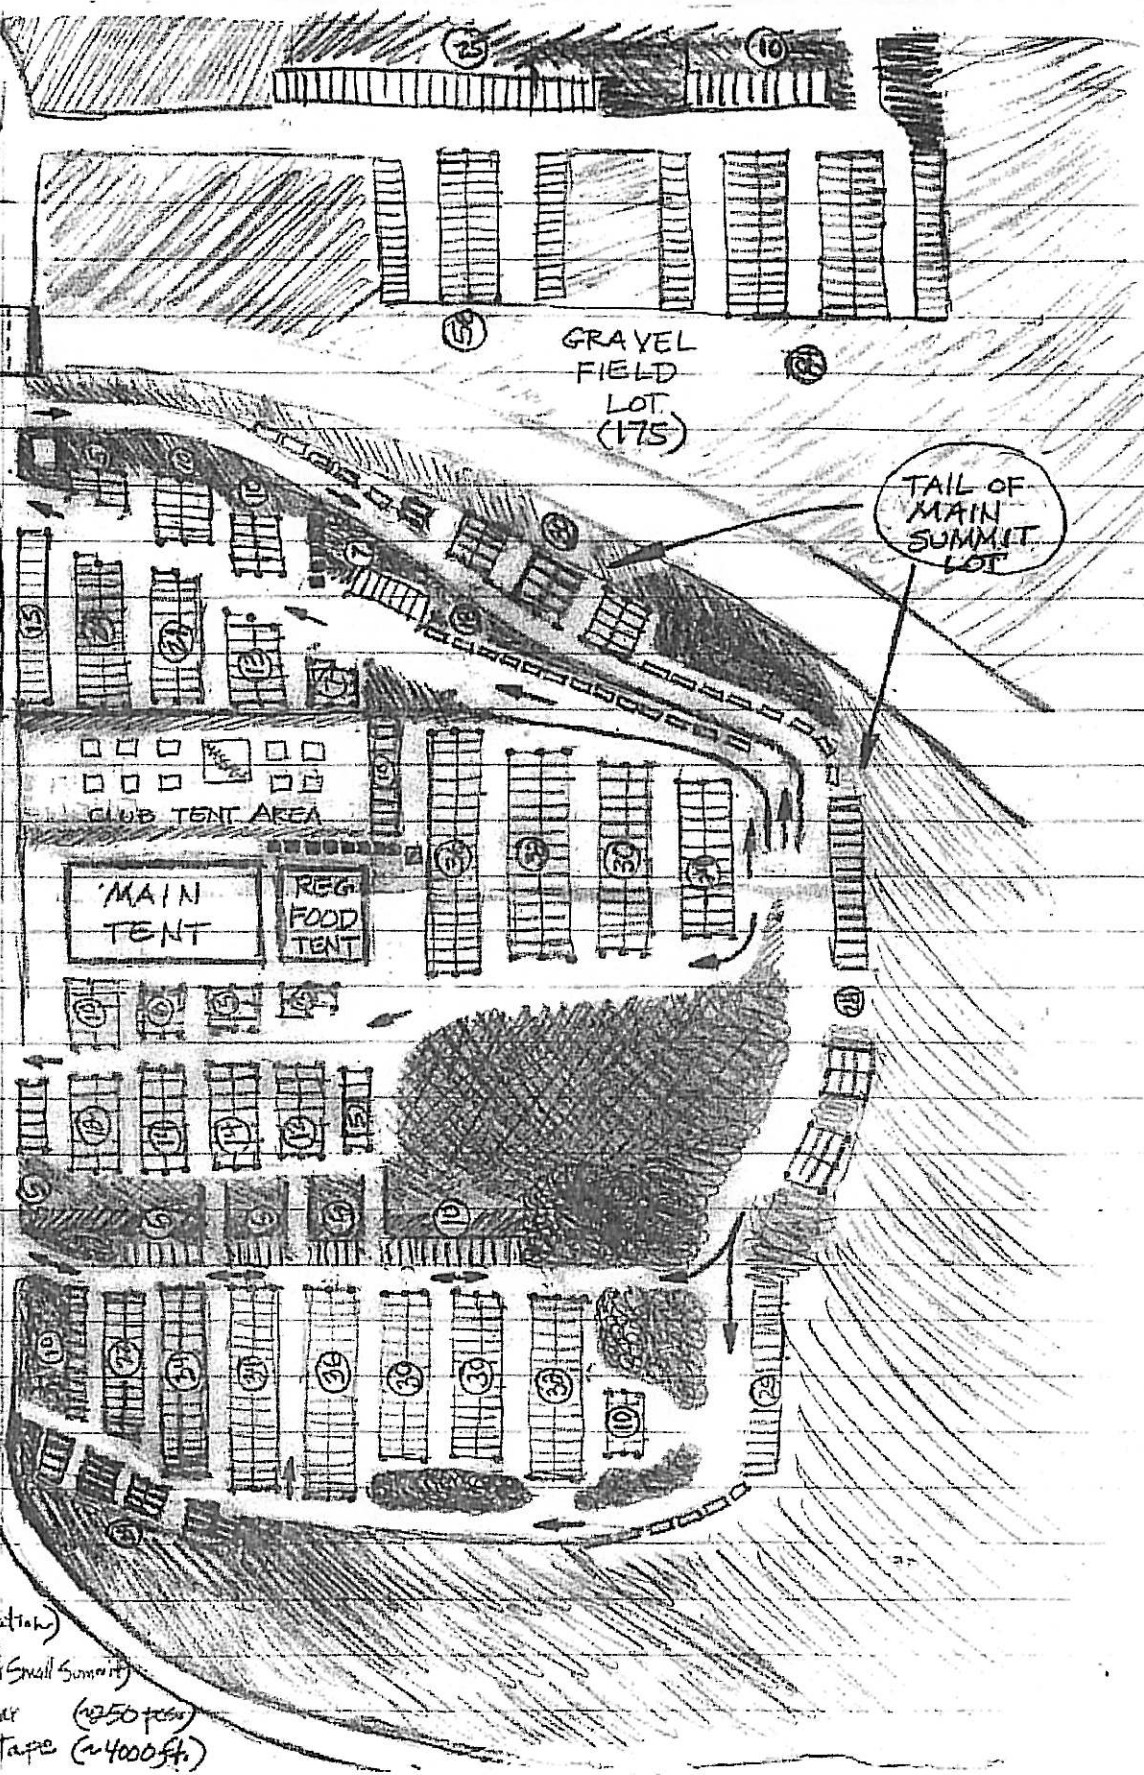

Parking Spaces
 Gravel Field 175
 Main Field: 720
 Main Summit 1370
 Small Summit 130
 Total: 895

SMALL
 SUMMIT
 LOT
 (130)

MAIN
 FIELD
 LOT
 (~720)

MAIN
 SUMMIT
 LOT
 (370)

GRAVEL
 FIELD
 LOT
 (175)

TAIL OF
 MAIN
 SUMMIT
 LOT

- Club Tents
- Single Spaces
- ▭ Double Spaces
- ▨ Dumpster (Near Registration)
- POP'S (Reg. & Small Summit)
- || Stakes or rebar (1250 pcs)
- || w/caution tape (~4000 ft.)