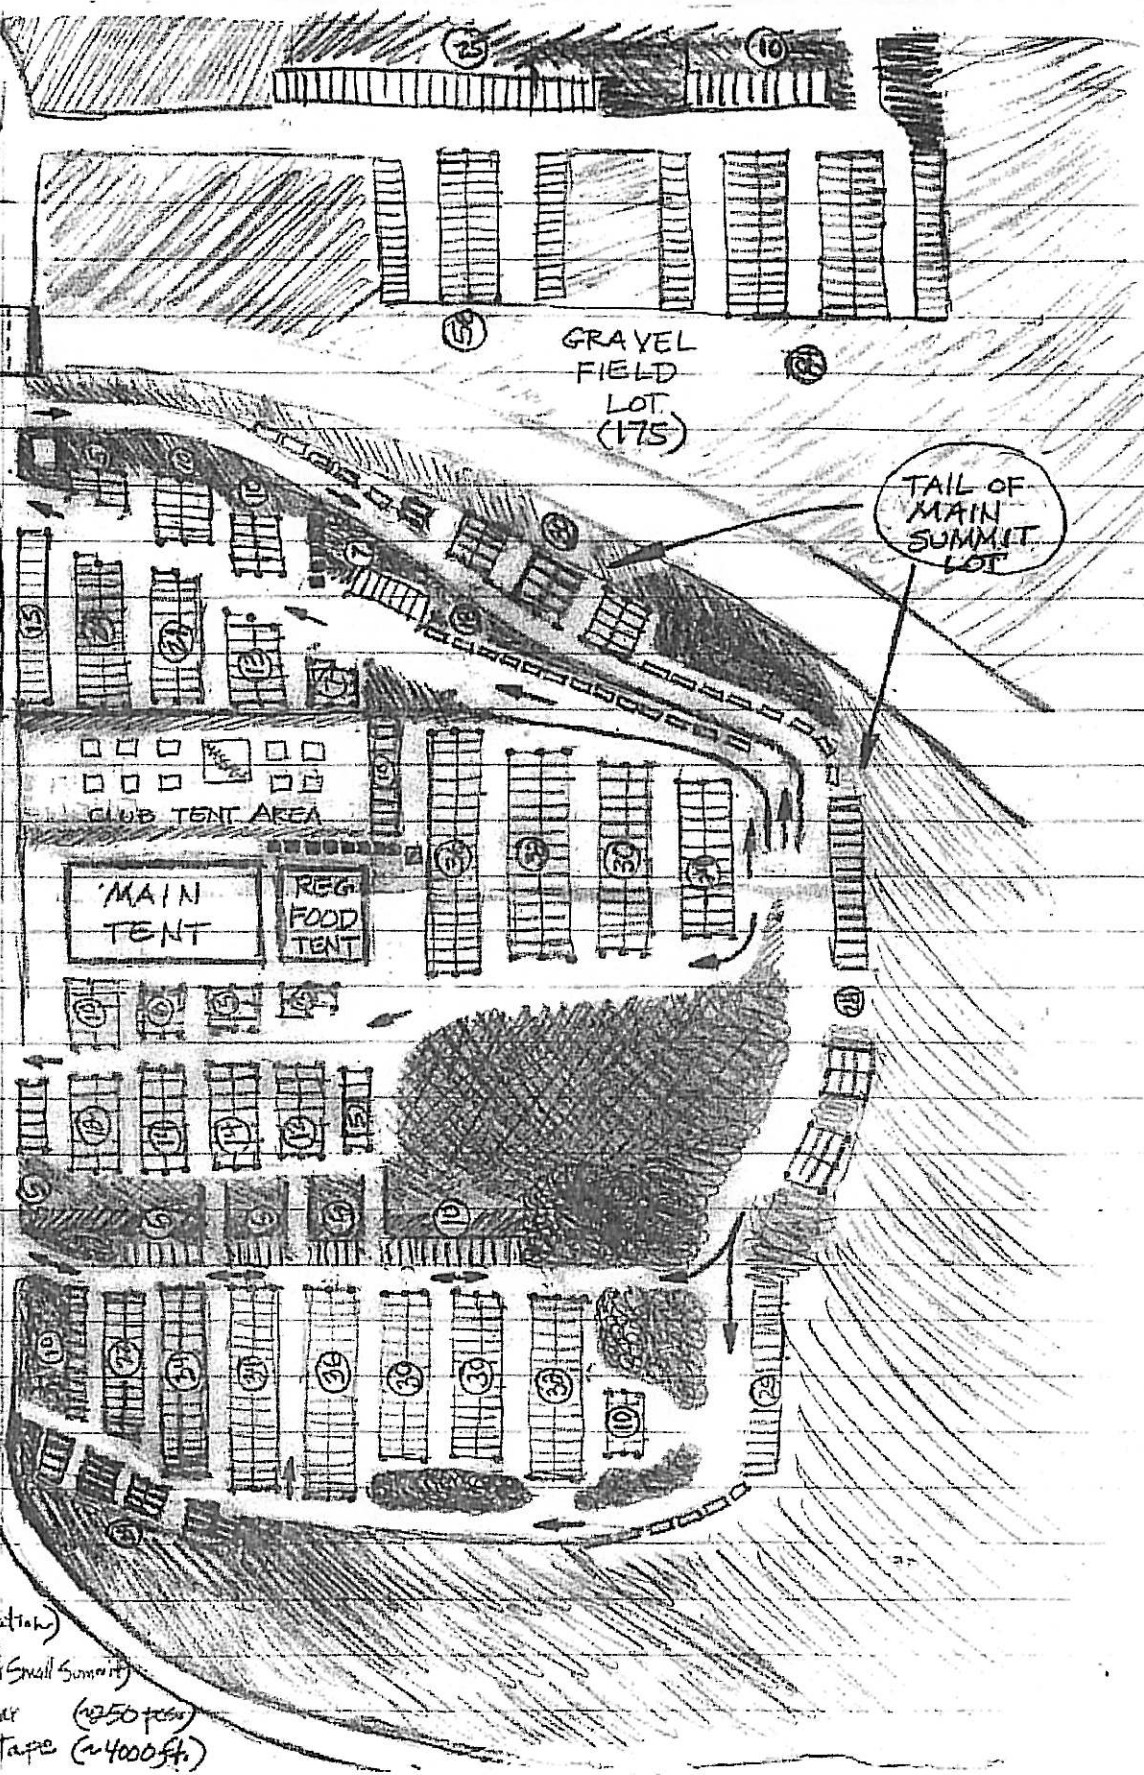

Parking Spaces  
 Gravel Field 175  
 Main Field: 720  
 Main Summit 1370  
 Small Summit 130  
 Total: 895

SMALL SUMMIT LOT (130)

MAIN FIELD LOT (~720)

MAIN SUMMIT LOT (370)

- Club Tents
- Single Spaces
- ▭ Double Spaces
- ▨ Dumpster (Near Registration)
- POP'S (Reg. & Small Summit)
- || Stakes or rebar (1250 pcs)
- || w/caution tape (~4000 ft)